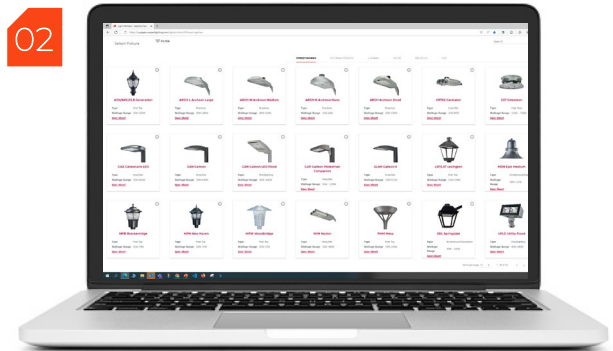

ADD FIXTURES