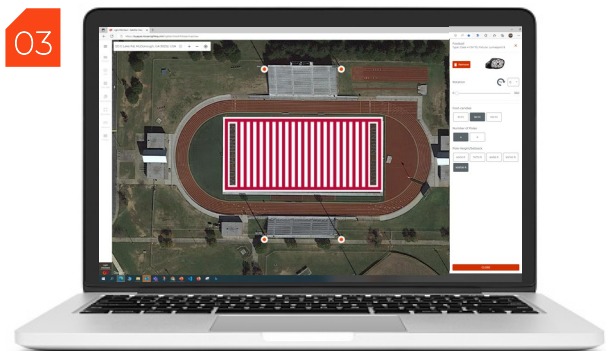

## Quick Start Guide – Sports

Transform any sporting venue in just a few clicks!

LOCATE FIELD

ADD TEMPLATE

SET UP

GET RESULTS