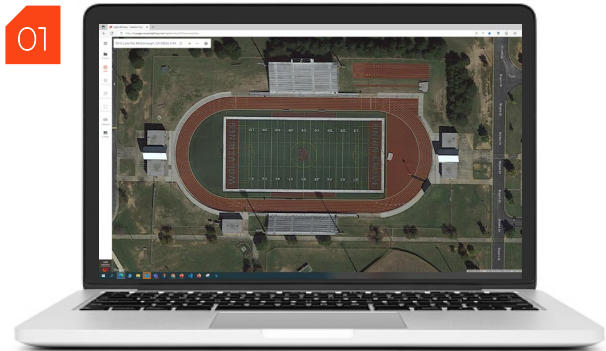

# LightARchitectApp.com

Get lighting layouts done in minutes, not hours or days

What is LightARchitectApp.com?

Cooper Lighting Solutions' award-winning Light ARchitect App is now available via all web browsers so you can get the job done faster than ever.

## Quick Start Guide – Sports

Transform any sporting venue in just a few clicks!

LOCATE FIELD

ADD TEMPLATE

SET UP

GET RESULTS