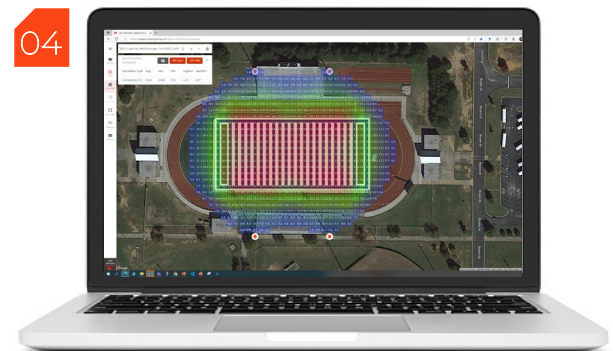

## Quick Start Guide – Sports

Transform any sporting venue in just a few clicks!

LOCATE FIELD

ADD TEMPLATE

SET UP

GET RESULTS