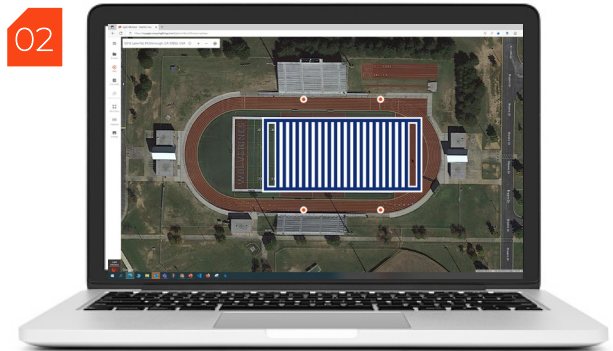

# LightARchitectApp.com

Get lighting layouts done in minutes, not hours or days

What is LightARchitectApp.com?

Cooper Lighting Solutions' award-winning Light ARchitect App is now available via all web browsers so you can get the job done faster than ever.

## Quick Start Guide – Sports

Transform any sporting venue in just a few clicks!

LOCATE FIELD

ADD TEMPLATE

SET UP

GET RESULTS