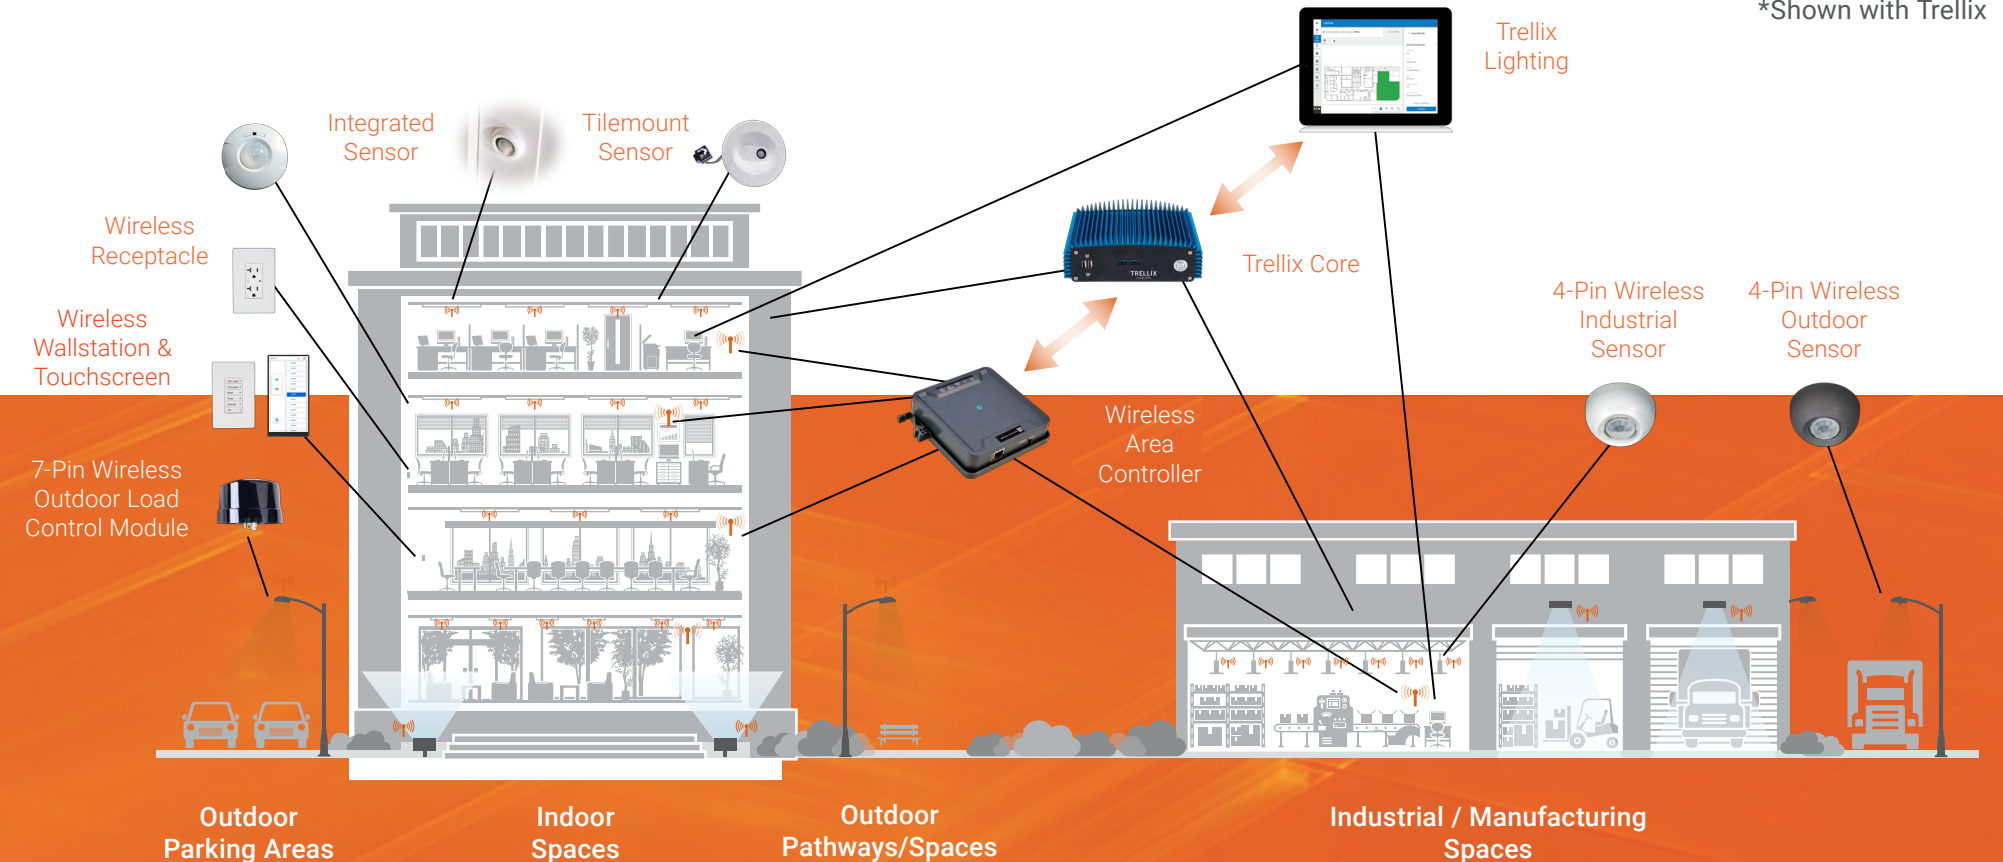

*Shown with Trellix