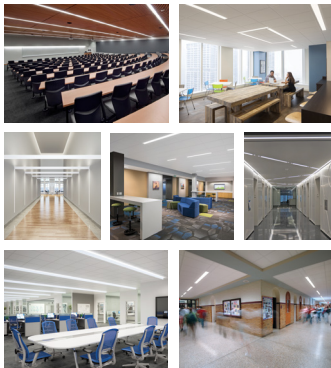

Architectural Linear LED

Lines of Light

Metalux | Corelite | Neo-Ray

Market focused portfolio with products designed for broad applications

Value - competitive prices with industry leading DLC listings

Performance - market leading performance with connected sensors options delivering value beyond lumens per watt

Whether lighting contemporary architectural spaces or general area lighting, **Cooper Lighting Solutions' architectural linear LED** products offer a complete family of innovative, affordable, and energy saving LED solutions for your next project.

		Good	Better	Best		
		Metalux RBG	Metalux RCG	Corelite CL	Neo-Ray Define Standard	Neo-Ray Define Premium
APPLICABILITY*	Office	★★	★★	★★	★★★	★★★
	Secondary Education	★★	★★	★★	★★★	★★
	Primary Education	★★★	★★★	★★★	★★	★
	Healthcare	★★	★	★	★★	★★★
	Tenant Improvement	★★★	★★★	★★★	★★	★
FEATURES / PERFORMANCE	Apertures	4"	3"	2", 4"	1.5", 2", 3", 4", 5"	1.5", 2", 3", 4", 5"
	Sizes	Fixed 2', 4', 8'	4', 8'	4', 8' + Continuous Runs	2'-12' + Continuous Runs	2'-12' + Continuous Runs
	Length Resolution	Fixed	Fixed	4' Increments	1" Increments	1" Increments
	Installation Type	Ceiling, Wall	Ceiling	Ceiling	Ceiling, Wall, Perimeter	Ceiling, Wall, Perimeter
	Configuration Geometry	Straight	Straight	Straight	Straight, Corners, Intersection	Straight, Corners, Intersection
	Compatible Family Fixtures	Surface/Susp & Drywall Kits	N/A	N/A	Suspended, Surface, Wall	Suspended, Surface, Wall
	lm/W (Max)	115	121	124	127	141
	Lms/ft (Max)	1,000	1,000	1,200	1,400	1,500
	Standard Lumen Levels	3	4	5	5 + Custom	5 + Custom
	Lens	Flush Frosted	Flush Frosted, Asymmetric	Flush Frosted, Asymmetric	Flush & Drop Frosted, Asymmetric, Louver	Flush & Drop Frosted, Asymmetric, Louver
	Emergency	Integrated, Remote Switch	Integrated	Integrated	Integrated	Integrated
	CRI	80+	80 Standard, 90 Optional	80 Standard, 90 Optional	80 Standard, 90 Optional	80 Standard, 90 Optional
	Ceiling Integration / Flange Type	Standard T-Grid, Gypsum	Standard T-Grid, Gypsum	6 Common Architectural Systems	>12 Architectural Ceiling Systems	>12 Architectural Ceiling Systems
DLC	Standard	Standard	Standard	Standard & Premium	Standard & Premium	
VividTune™	No	No	No	No	Tunable White	
INTEGRATED CONTROLS	WaveLinx, Enlighted, DLVP, Stand Alone	Integrated or Tile Mount	Integrated	Integrated	Integrated or Tile Mount	Integrated or Tile Mount
	Integral Downlights	N/A	N/A	N/A	Optional Fixed or Adjustable	Optional Fixed or Adjustable

Notes: 1. ★★★ = high applicability, ★★ = medium applicability, ★ = low applicability, blank = non-applicable

Cooper Lighting Solutions
1121 Highway 74 South
Peachtree City, GA 30269
P: 770-486-4800
www.cooperlighting.com

Canada Sales
5925 McLaughlin Road
Mississauga, Ontario L5R 1B8
P: 905-501-3000
F: 905-501-3172

© 2021 Cooper Lighting Solutions
All Rights Reserved
Publication No. SA519058EN-web
March 2, 2021 7:54 AM

Cooper Lighting Solutions is a registered trademark.
All other trademarks are property of their respective owners.
Product availability, specifications, and compliances are subject to change without notice.