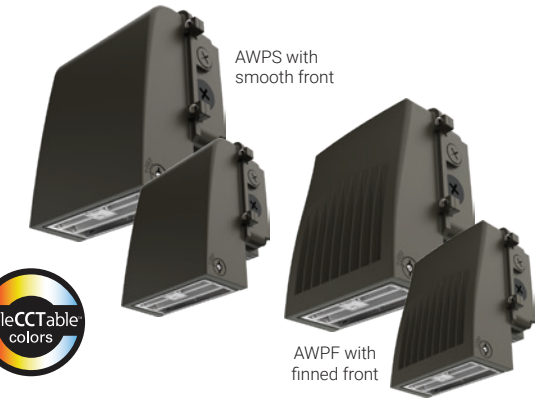

LUMARK AP WALL MOUNTS

AWP Architectural Wall Pack WALL MOUNT

- Customizable 0–45° rotatable optics for targeted lighting
- Finned or smooth front options available to match any building style
- Flexibility with field-selectable 3-color CCT (3000K/4000K/5000K)
- Wide coverage with field-selectable 2,600–20,500 lumens
- Durable die-cast housing with hinged, removable door for quick installation