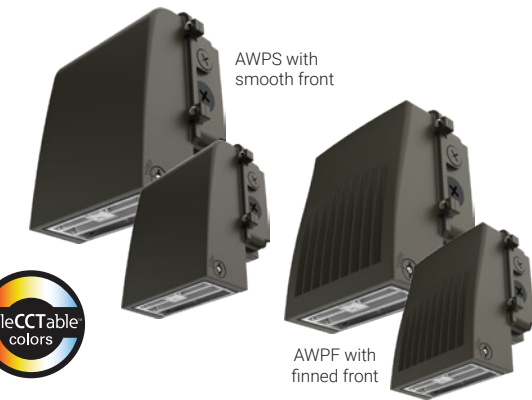

LUMARK AP WALL MOUNTS

AWP Architectural Wall Pack WALL MOUNT

- Customizable 0–45° rotatable optics for targeted lighting
- Finned or smooth front options available to match any building style
- Flexibility with field-selectable 3-color CCT (3000K/4000K/5000K)
- Wide coverage with field-selectable 2,600–20,500 lumens
- Durable die-cast housing with hinged, removable door for quick installation