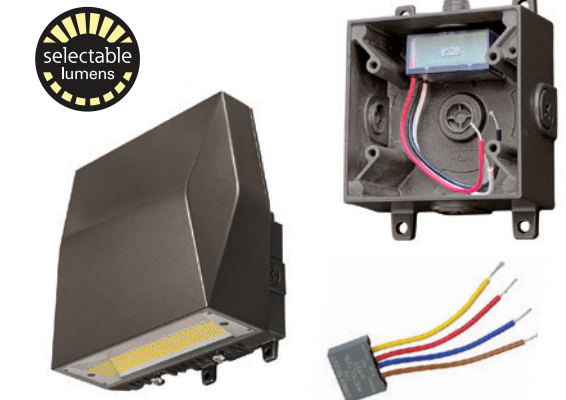

AXC Back Box Accessories

Catalog Number	Description	Finish	UPC
BB/AXC	Back Box	Carbon Bronze	080083160709
BB/AXC-PC	Back Box with Photocontrol	Carbon Bronze	080083160723

1. **Features**
2. Lumen Select pack allows installer to reduce the light output to 75 or 50%
   - Integrated photocontrol provides maximum energy savings while leveraging
   - Four 1/2" NPT conduit entry points for surface mounted conduit
   - Single die-cast aluminium back box to simultaneously accommodate Axcent small and large housings