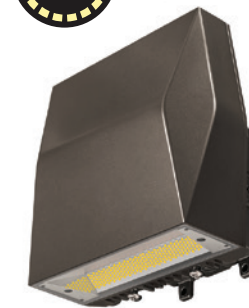

AXC Back Box Accessories

Catalog Number	Description	Finish	UPC
BB/AXC	Back Box	Carbon Bronze	080083160709
BB/AXC-PC	Back Box with Photocontrol	Carbon Bronze	080083160723

1. **Features**
2. Lumen Select pack allows installer to reduce the light output to 75 or 50%
   - Integrated photocontrol provides maximum energy savings while leveraging
   - Four 1/2" NPT conduit entry points for surface mounted conduit
   - Single die-cast aluminium back box to simultaneously accommodate Axcent small and large housings