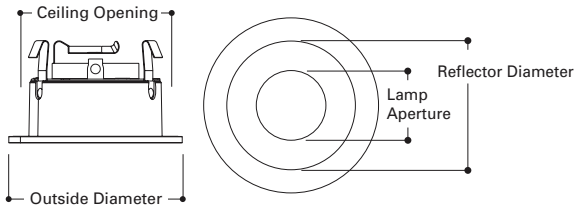

## DESCRIPTION

Adjustable reflector designed for use with IC or Non-IC AIR-TITE™ 3" Halo small aperture line and low voltage housings. Trim ring is available in multiple finishes to match interior decor. Reflector trim uses MR16 low voltage or GU10 line voltage lamps ideal for accent and task lighting. Trim offers 35° tilt, and 360° orientation within housing.

## SPECIFICATION FEATURES

Cast aluminum trim ring and spun aluminum reflector are available in multiple designer finishes. Three pressure springs ensure positive retention in housing.

Trim includes soft focus cover glass lens for a smooth beam pattern. (Lamps that have integral glass lens do not require use of the cover glass supplied with this trim).

Lamp Aperture: 2" [51mm]  
 Reflector Diameter: 3" [75mm]  
 Ceiling Opening: 3-3/4" [95mm]  
 Outside Diameter: 4-1/4" [108mm]