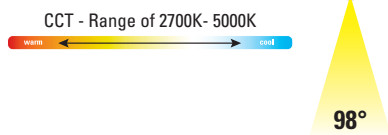

Beam Angle: 97.7°
 Field Angle: 145.6°
 Lumens: 1242
 Input Watts: 14.2 W
 Efficacy: 87.46 LPW
 Test Report:
 RL56129BLE40AWH-3000K.ies

Zonal Lumen	Lumens	% Lumens
0-30	411.1	33.1
0-40	660.7	53.2
0-60	1083.0	87.2
0-90	1242.0	100

Note: Refer to IES files for more product data.

Energy and Performance Data

Color Metrics - TM-30-15 & CRI/CIE (3000K)

TM-30-15	Rf = 91
	Rg = 100
CRI/CIE	Ra = 92
	R9 = 74

Color Temperature Multipliers

		LUMENS	POWER (W)	LPW
App Adjustable CCT	2700K	1211	13.9	87.1
	3000K	1242	14.2	87.5
	3500K	1261	14.2	88.8
	4000K	1274	14.2	89.7
	5000K	1279	14.1	90.7