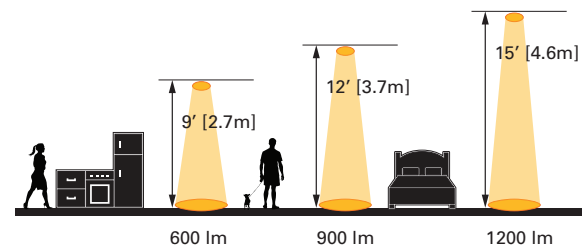

Project		Catalog #		Type	
Prepared by		Notes		Date	

HALO HOME™

RL56 | Lumen Select

5-inch/6-inch All-purpose LED retrofit module with Bluetooth® Mesh connectivity

Typical Applications

Residential

Interactive Menu

- Order Information page 2
- Product Specifications page 3
- Photometric Data page 4
- Energy & Performance Data page 4
- Product Warranty

Product Certification

Product Features

Top Product Features

- Selectable lumens: set max lumen output at 600, 900 or 1200 lumens
- Adjustable white tuning: 2700K - 5000K, 90 CRI
- Connect to the HALO Home Bluetooth Mesh network, no hub required
- Suitable for new construction, remodel and retrofit
- Listed for use with HALO 5" & 6" housings. Classified for use with other 5" & 6" housings

Dimensional and Mounting Details

Scale