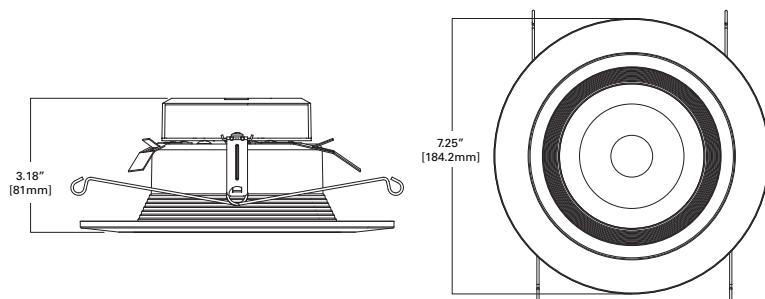

Dimensional and Mounting Details

Scale

Order Information

SAMPLE ORDER NUMBER: **RL56129BLE40AWH**

Icon Key: ▲ Configurable Product

Models	Lumens	CRI/CCT	Protocol	Finish
--------	--------	---------	----------	--------