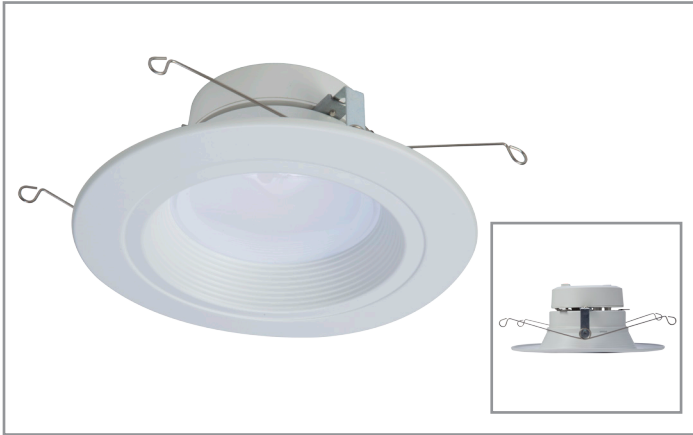

Project		Catalog #		Type	
Prepared by		Notes		Date	

HALO HOME™

RL56 | Lumen Select

5-inch/6-inch All-purpose LED retrofit module with Bluetooth® Mesh connectivity

Typical Applications

Residential

Interactive Menu

- Order Information page 2
- Product Specifications page 3
- Photometric Data page 4
- Energy & Performance Data page 4
- Product Warranty

Product Certification

Product Features

Top Product Features

- Selectable lumens: set max lumen output at 600, 900 or 1200 lumens
- Adjustable white tuning: 2700K - 5000K, 90 CRI
- Connect to the HALO Home Bluetooth Mesh network, no hub required
- Suitable for new construction, remodel and retrofit
- Listed for use with HALO 5" & 6" housings. Classified for use with other 5" & 6" housings

Product Specifications

Wireless System

- For use with the Halo Home mobile app
- Bluetooth low energy (BLE) mesh allows on/off, white tuning and lumen output to be controlled wirelessly with companion wall switches, smart phones and tablets using HALO Home mobile application
- Setup groups, scenes and schedules to automate lighting with the HALO Home mobile app

Module - Trim

- Module construction includes LED array, heat sink, reflector, lens, baffle and trim ring
- Regressed baffle
- Heat sink designed to conduct heat away from the LED array, keeping the junction temperatures below specified maximums, even when installed in insulated ceiling environments