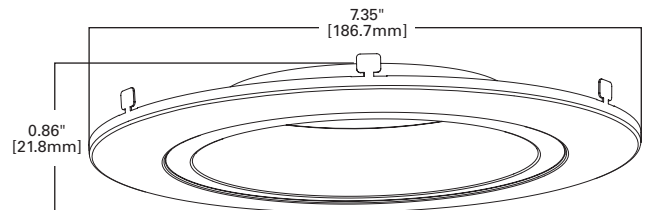

Dimensional Details

Designer Trim - Baffle

RL56TRMWHB
White (Paintable)

RL56TRMTBZB
Tuscan Bronze

RL56TRMSNB
Satin Nickel

Designer Trim - Splay

RL56TRMWH
White (Paintable)

RL56TRMTBZ
Tuscan Bronze