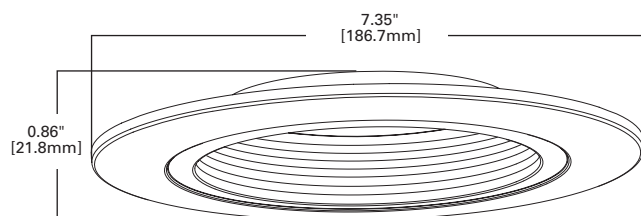

Dimensional Details

Designer Trim - Baffle