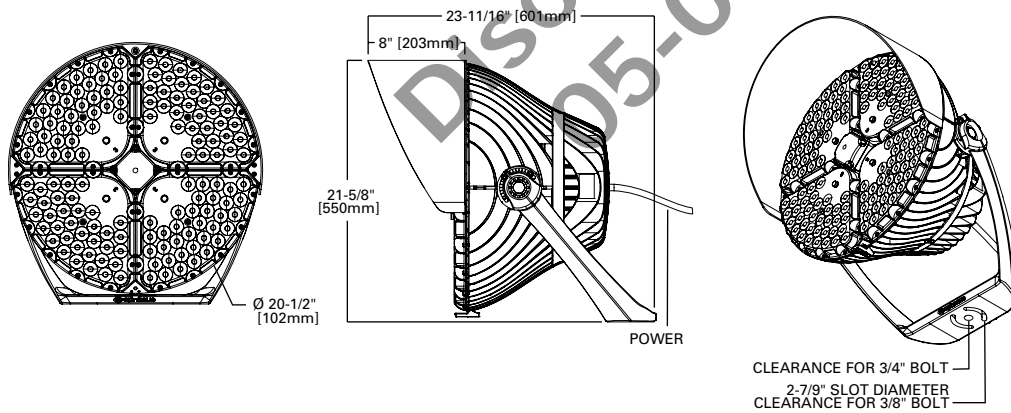

DIMENSIONS

CERTIFICATION DATA

IP66 Rated

EPA

Effective Projected Area (Sq. Ft.): 2.2

SHIPPING DATA

Approximate Net Weight:
55 lbs. (24.9 kgs.)

ORDERING INFORMATION