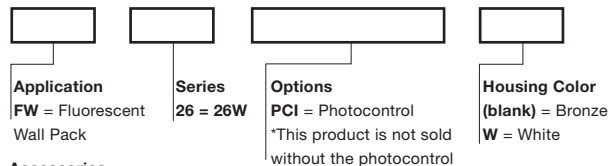

ORDERING INFORMATION

Sample Number: FW26PCI

Accessories

PLC26 = 26W fluorescent replacement lamp

CERTIFICATION DATA

cULus Wet Location Listed

TECHNICAL DATA

-10°C to 40°C Temperature Rating
External Supply Wiring 90° Minimum
Wall Mount Only