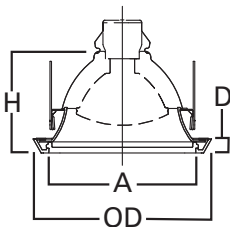

E26 6" Trim Series

DESCRIPTION

Squircle frost glass lens, metal trim with self-flange in the 6" trim family for use in recessed downlighting. Compatible for use in Halo and other housings.

Catalog #		Type
Project		
Comments		Date
Prepared by		

SPECIFICATION FEATURES

- Frost glass lens
- Wet location showerlight
- Torsion spring retention
- Self-flange low profile metal trim ring
- Socket supporting internal bracket
- Integral rotation adjustment up to +/- 25° for precise alignment with room
- Integrated socket supporting reflector for even illumination across lens

Compatible with Halogen, Incandescent, LED* or CFL* lamps.

Dimensions:

- A: 6" [152mm]
- H: 4-1/10" [104mm]
- D: 14/25" [14mm]
- OD: 7-1/4" [185mm]

ORDERING INFORMATION

SAMPLE NUMBER: 6230WH

Trim	Finish
6230= 6" Squircle Frost Glass Lens, Metal Trim with Self-flange	AH =Aluminum Haze PN =Polished Nickel SN =Satin Nickel TBZ =Tuscan Bronze