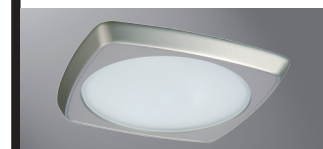

E26 6" Trim Series

DESCRIPTION

Squircle frost glass lens, metal trim with self-flange in the 6" trim family for use in recessed downlighting. Compatible for use in Halo and other housings.

Catalog #		Type
Project		
Comments		Date
Prepared by		

Compatible with Halogen, Incandescent, LED* or CFL* lamps.

Dimensions:

- A: 6" [152mm]
- H: 4-1/10" [104mm]
- D: 14/25" [14mm]
- OD: 7-1/4" [185mm]

ORDERING INFORMATION

SAMPLE NUMBER: 6230WH

Trim	Finish
6230= 6" Squircle Frost Glass Lens, Metal Trim with Self-flange	AH =Aluminum Haze PN =Polished Nickel SN =Satin Nickel TBZ =Tuscan Bronze

6230AH
Aluminum Haze

6230PN
Polished Nickel

6230SN
Satin Nickel

6230TBZ
Tuscan Bronze

6230

6-Inch Squircle Frost Glass Lens with Metal Trim, Self-flange

For use in Halo listed housings.

Select trims are classified for use in others housings. See www.cooperlighting.com.