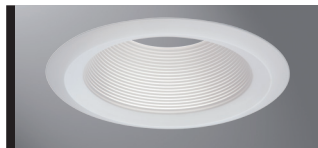

6102WB
White Baffle,
White Trim