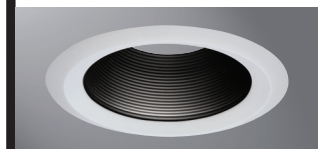

6102BB
Black Baffle,
White Trim

6102

6-Inch Tapered Metal Baffle

For use in Halo listed housings.

Select trims are classified for use in other housings. See www.cooperlighting.com