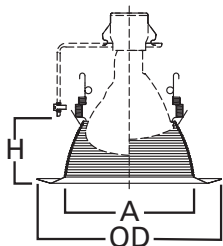

E26 6" Trim Series

DESCRIPTION

Tapered metal baffle trim with self-flange in the 6" trim family for use in recessed downlighting. Compatible for use in Halo and other housings.

Catalog #		Type
Project		
Comments		Date
Prepared by		

SPECIFICATION FEATURES

- Contoured tapered sides of metal baffle
- Coil spring retention
- Self-flanged trim ring sized to hide gaps caused by construction tolerances.

Housings	Max Lamp Compatibility
H7ICT H7RICT	50W PAR30S, 75W PAR30L, 65W BR30, 85W BR40
H7ICAT H7RICAT	50W PAR30S, 75W PAR30L, 65W BR30
E7ICAT E7RICAT	75W PAR30S, 75W PAR30L, 65W BR30, 90W BR40
H7UICAT	75W PAR30S, 75W PAR30L, 65W BR30, 90W BR40
H27ICAT E27ICAT	50W PAR30S, 75W PAR30L, 65W BR30
H27RICAT E27RICAT	50W PAR30S, 75W PAR30L, 65W BR30
H7T E7TAT	75W PAR30S, 75W PAR30L, 65W BR30
H7TCP E7TCP	75W PAR30S, 75W PAR30L, 65W BR30
H7RT E7RTAT	75W PAR30S, 75W PAR30L, 65W BR30
H27T E27TAT	75W PAR30S, 75W PAR30L, 65W BR30
H27RT E27RTAT	75W PAR30S, 75W PAR30L, 65W BR30

Compatible with Halogen, Incandescent, LED* or CFL* lamps.

IC

Non-IC

Dimensions:

A: 5-7/16" [138mm]

H: 2-5/8" [65mm]

OD: 7-3/4" [197mm]

ORDERING INFORMATION