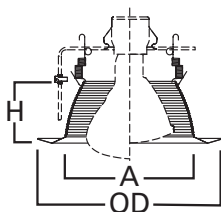

E26 6" Trim Series

DESCRIPTION

Tapered metal baffle trim with self-flange in the 6" trim family for use in recessed downlighting. Compatible for use in Halo and other housings.

Catalog #		Type
Project		
Comments		Date
Prepared by		

SPECIFICATION FEATURES

- Contoured tapered sides of metal baffle
- Coil spring retention
- Self-flanged trim ring sized to hide gaps caused by construction tolerances.

Housings	Max Lamp Compatibility
H7ICT H7RICT	50W PAR30S, 75W PAR30L, 65W BR30, 85W BR40
H7ICAT H7RICAT	50W PAR30S, 75W PAR30L, 65W BR30
E7ICAT E7RICAT	75W PAR30S, 75W PAR30L, 65W BR30, 90W BR40
H7UICAT	75W PAR30S, 75W PAR30L, 65W BR30, 90W BR40
H27ICAT E27ICAT	50W PAR30S, 75W PAR30L, 65W BR30
H27RICAT E27RICAT	50W PAR30S, 75W PAR30L, 65W BR30
H7T E7TAT	75W PAR30S, 75W PAR30L, 65W BR30
H7TCP E7TCP	75W PAR30S, 75W PAR30L, 65W BR30
H7RT E7RTAT	75W PAR30S, 75W PAR30L, 65W BR30
H27T E27TAT	75W PAR30S, 75W PAR30L, 65W BR30
H27RT E27RTAT	75W PAR30S, 75W PAR30L, 65W BR30

Compatible with Halogen, Incandescent, LED* or CFL* lamps.

IC

Non-IC

Dimensions:

A: 5-7/16" [138mm]

H: 2-5/8" [65mm]

OD: 7-3/4" [197mm]

ORDERING INFORMATION